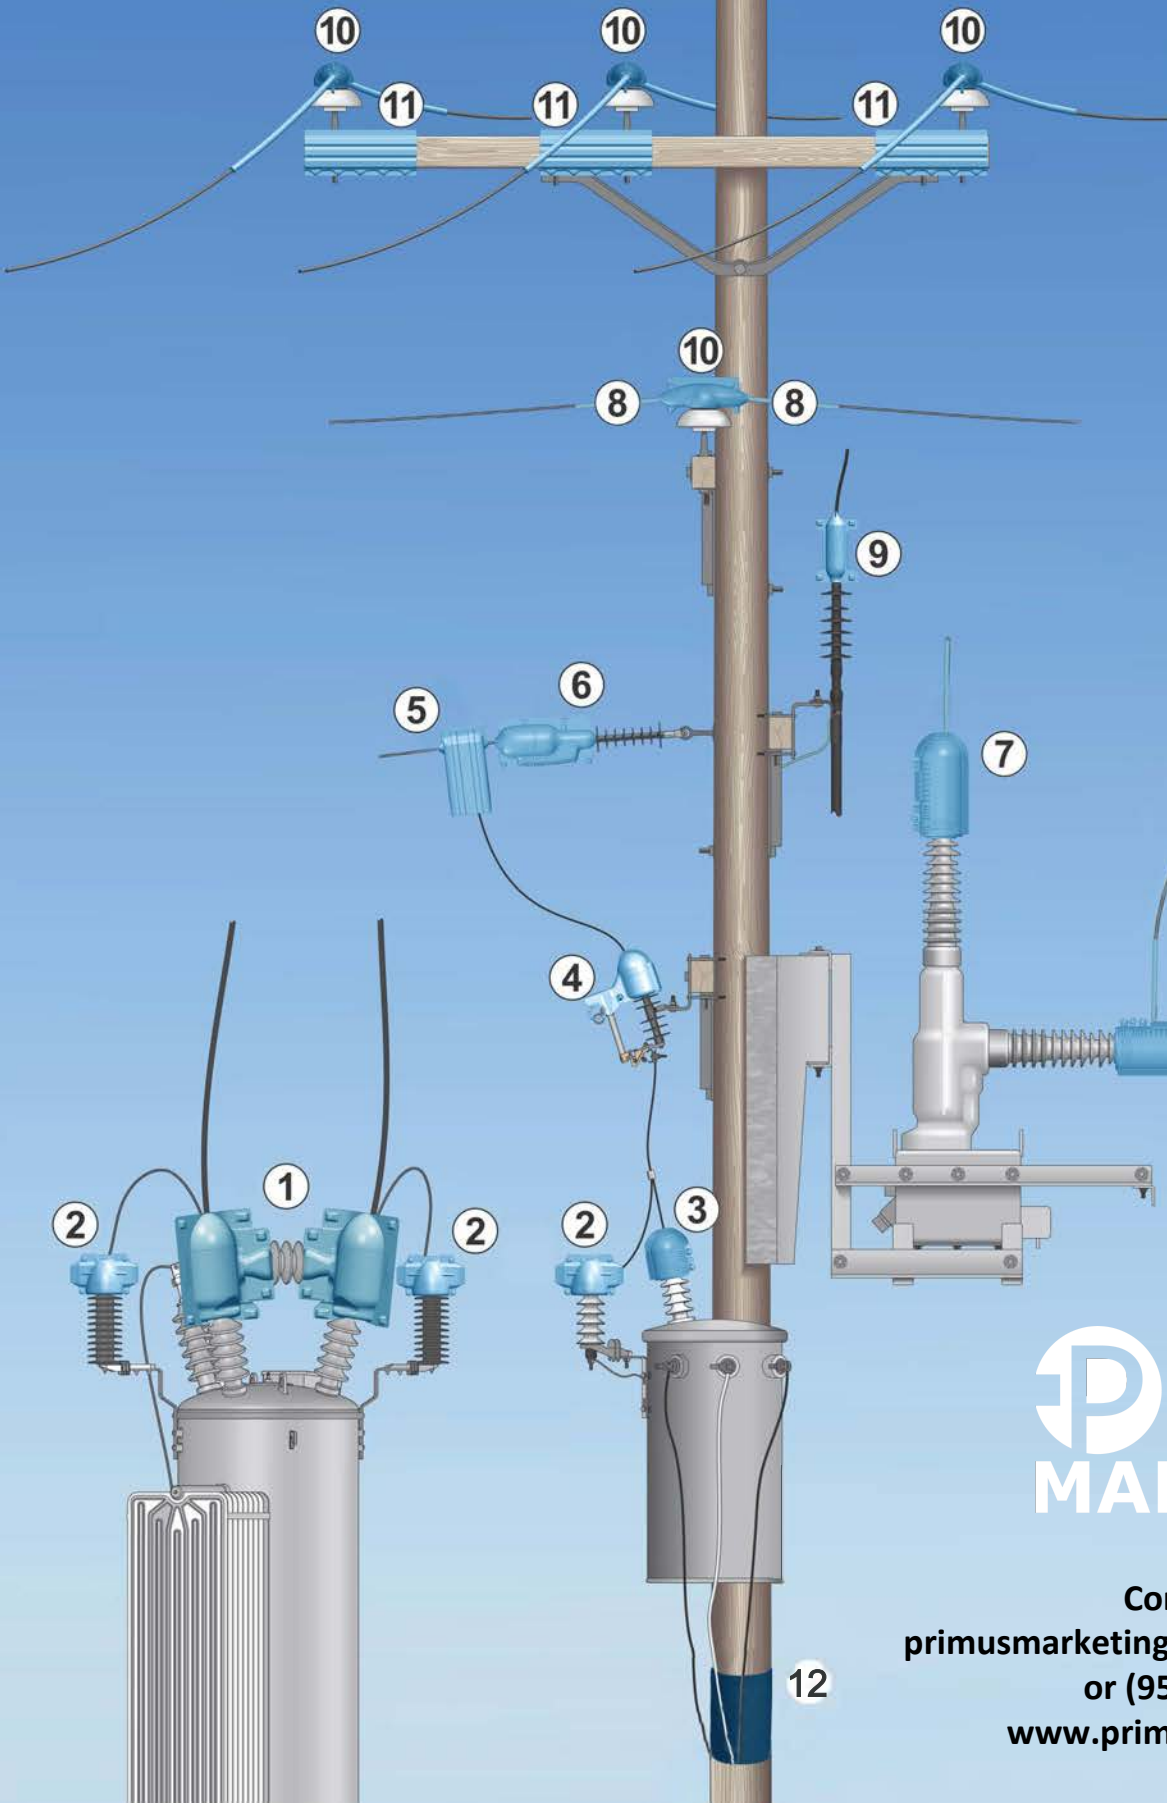

BORDER STATES
Supply Chain Solutions™

RELIAGUARD®

SUPERIOR PORTFOLIO OF WILDLIFE MITIGATION PRODUCTS

Product Showcase

- 1. Regulator Kits
- 2. Arrester Guards
- 3. Bushing Guards
- 4. Fused Cutout Guards
- 5. Hotline Clamp Guards
- 6. Deadend Guards
- 7. Recloser Guards
- 8. Conductor Cover
- 9. Terminator Guards
- 10. Pin Insulator Guards
- 11. Cross Arm Guards
- 12. Pole Wrap